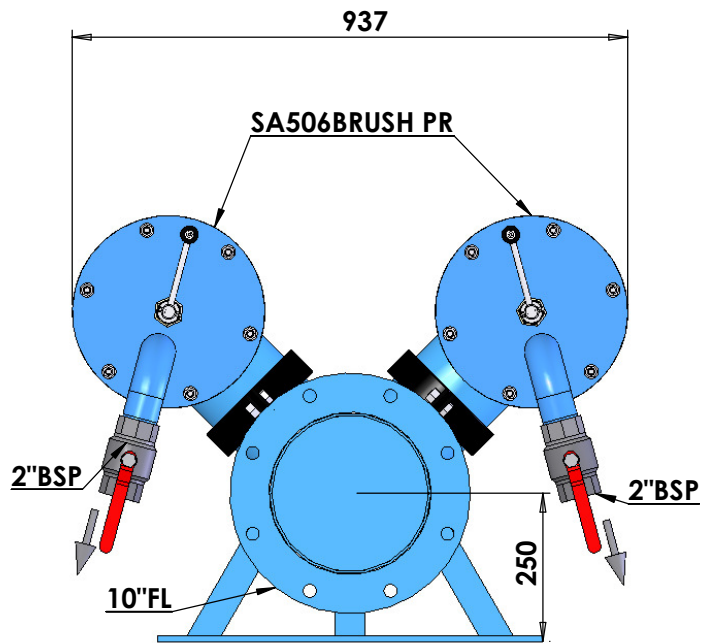

TEL- 972 4 6220006
 E-mail: YAMIT@YAMIT-F.COM
 WEB: WWW.YAMIT-F.COM

DWG/CATALOG NO:		SA510FB	
PROJECT:		SEMI AUTOMATIC SCREEN FILTER BRUSHES	
MODEL:		SA510FB	
DIM: mm	SCALE: 1:10	A4	

TEL- 972 4 6220006
 E-mail: YAMIT@YAMIT-F.COM
 WEB: WWW.YAMIT-F.COM

DWG/CATALOG NO:		SA510FB	
PROJECT:		SEMI AUTOMATIC SCREEN FILTER BRUSHES	
MODEL:		SA510FB	
DIM: mm	SCALE: 1:12	A4	