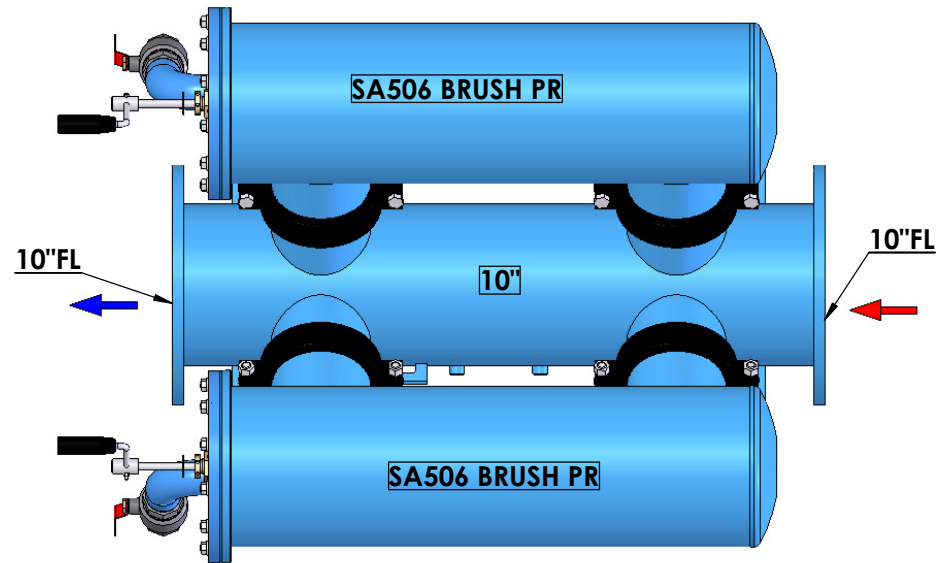

TEL- 972 4 6220006
 E-mail: YAMIT@YAMIT-F.COM
 WEB: WWW.YAMIT-F.COM

DWG/CATALOG NO:		SA510FB	
PROJECT:		SEMI AUTOMATIC SCREEN FILTER BRUSHES	
MODEL:		SA510FB	
DIM: mm	SCALE: 1:10	A4	

TEL- 972 4 6220006
 E-mail: YAMIT@YAMIT-F.COM
 WEB: WWW.YAMIT-F.COM

DWG/CATALOG NO:		SA510FB	
PROJECT:		SEMI AUTOMATIC SCREEN FILTER BRUSHES	
MODEL:		SA510FB	
DIM: mm	SCALE: 1:12	A4	