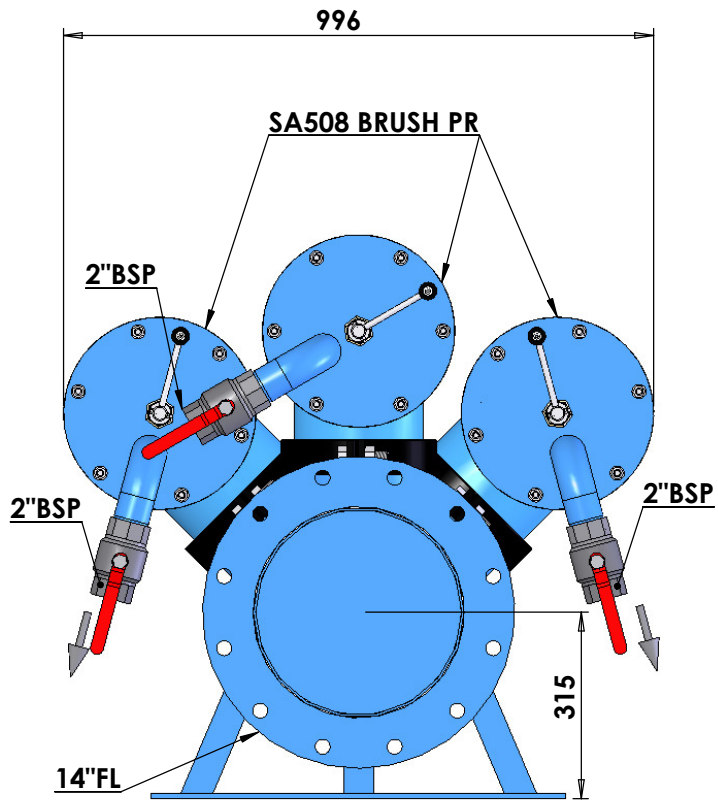

TEL- 972 4 6220006
E-mail: YAMIT@YAMIT-F.COM
WEB: WWW.YAMIT-F.COM

DWG/CATALOG NO:		SA514FB	
PROJECT:		SEMI AUTOMATIC SCREEN FILTER BRUSHES	
MODEL:		SA514FB	
DIM: mm	SCALE: 1:10	A4	

TEL- 972 4 6220006
 E-mail: YAMIT@YAMIT-F.COM
 WEB: WWW.YAMIT-F.COM

DWG/CATALOG NO:		SA514FB	
PROJECT:		SEMI AUTOMATIC SCREEN FILTER BRUSHES	
MODEL:		SA514FB	
DIM: mm	SCALE: 1:12	A4	