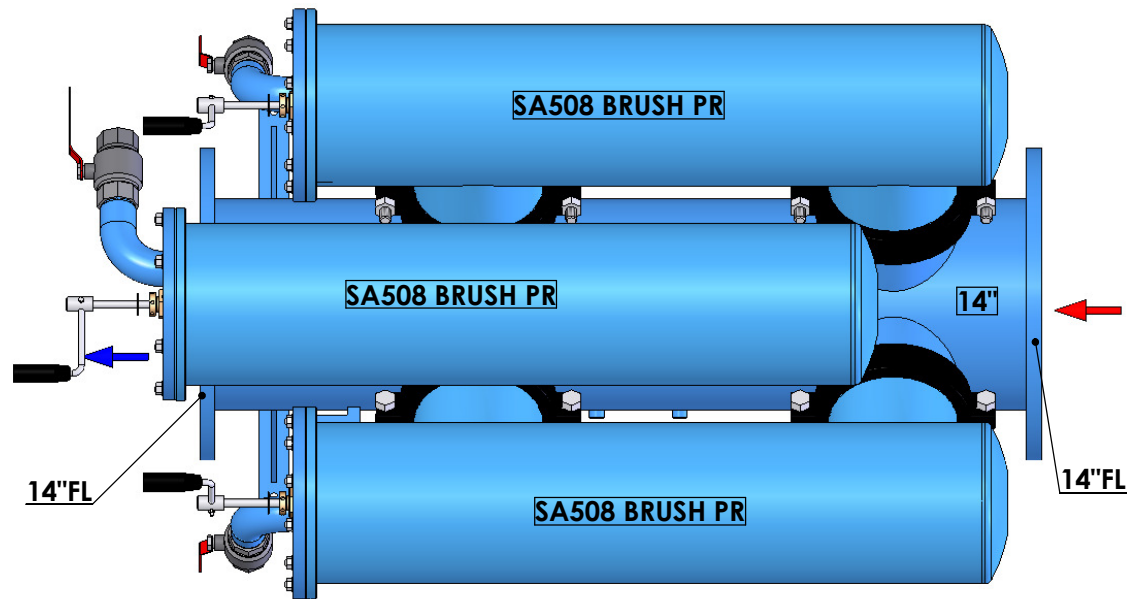

TEL- 972 4 6220006
E-mail: YAMIT@YAMIT-F.COM
WEB: WWW.YAMIT-F.COM

DWG/CATALOG NO:		SA514FB	
PROJECT:		SEMI AUTOMATIC SCREEN FILTER BRUSHES	
MODEL:		SA514FB	
DIM: mm	SCALE: 1:10	A4	

TEL- 972 4 6220006
 E-mail: YAMIT@YAMIT-F.COM
 WEB: WWW.YAMIT-F.COM

DWG/CATALOG NO:		SA514FB	
PROJECT:		SEMI AUTOMATIC SCREEN FILTER BRUSHES	
MODEL:		SA514FB	
DIM: mm	SCALE: 1:12	A4	